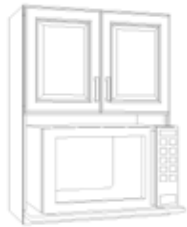

Wall Microwave Cabinet

Code	W	H	D
WM2728	27	28	12
WM2734	27	34	12
WM2740	27	40	12