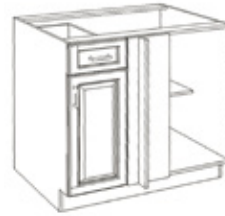

Base Blind Corner Cabinet

Code	W	H	D
BBC36L/R	36	34.5	24
BBC39L/R	39	34.5	24
BBC42L/R	42	34.5	24